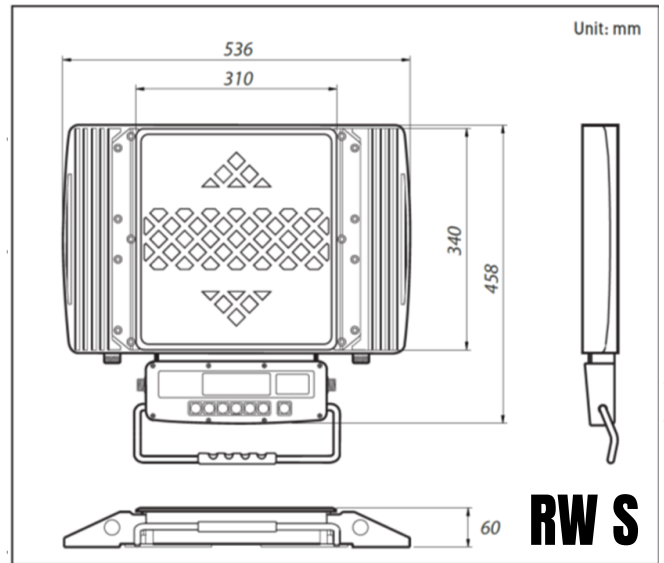

**GC Weighing
& Calibrations**
don't weight to call

CAS

AXLE WEIGH PADS

RW-S/L Vehicle Wheel & Axle Weigher

RW L

RW S

- Easy to carry portable type
- Possible to display weight of each wheel or total wheels
- Aluminum casting
- Outstanding water resistant (IP65) and Vibration-proof effect
- Multi-axle weighing (up to 6 scales)
- Easy-to measure small/large size vehicle
- Used for finding over-loaded vehicles and weighing tests
- Auto back light and high accuracy
- Rechargeable battery
- Built-in indicator
- Low Profile (60mm)

**GC Weighing
& Calibrations**
don't weight to call

CAS

AXLE WEIGH PADS

RW-S/L Vehicle Wheel & Axle Weigher

| Model | RW-05S | RW-10S | RW-05L | RW-10L |
|----------------------|---|--------|-------------------------|--------|
| Max. Capacity (kg) | 5,000 | 10,000 | 5,000 | 10,000 |
| Readability (kg) | 2 | 5 | 2 | 5 |
| Display | 5 Digit LCD Display (Height 25mm) | | | |
| Accuracy | 0.1% | | | |
| Safe Overload | 150% | | | |
| Operating Time | 20 hours(charging time 8 hours) | | | |
| Operating Temp. | -10°C ~ +40°C | | | |
| Power Source | 1.5V AA Size 12EA DC7.2V 2.6Ah Battery (AC 110V/220V Charger) | | | |
| Weigh Pad Dimensions | 310(W) x 340(D) | | 600(W) x 340(D) | |
| Dimensions (mm) | 536(W) x 458(D) x 60(H) | | 566(W) x 718(D) x 60(H) | |
| Product Weight (kg) | 21.8 | | 35.8 | |