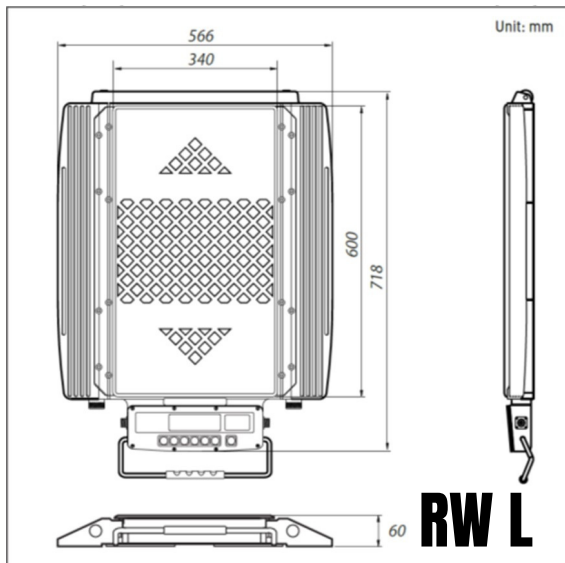

**GC Weighing
& Calibrations**
don't weight to call

CAS

AXLE WEIGH PADS

RW-S/L Vehicle Wheel & Axle Weigher

RW L

RW S

- Easy to carry portable type
- Possible to display weight of each wheel or total wheels
- Aluminum casting
- Outstanding water resistant (IP65) and Vibration-proof effect
- Multi-axle weighing (up to 6 scales)
- Easy-to measure small/large size vehicle
- Used for finding over-loaded vehicles and weighing tests
- Auto back light and high accuracy
- Rechargeable battery
- Built-in indicator
- Low Profile (60mm)

**GC Weighing
& Calibrations**
don't weight to call

CAS

AXLE WEIGH PADS

RW-S/L Vehicle Wheel & Axle Weigher

| Model | RW-05S | RW-10S | RW-05L | RW-10L |
|----------------------|---|--------|-------------------------|--------|
| Max. Capacity (kg) | 5,000 | 10,000 | 5,000 | 10,000 |
| Readability (kg) | 2 | 5 | 2 | 5 |
| Display | 5 Digit LCD Display (Height 25mm) | | | |
| Accuracy | 0.1% | | | |
| Safe Overload | 150% | | | |
| Operating Time | 20 hours(charging time 8 hours) | | | |
| Operating Temp. | -10°C ~ +40°C | | | |
| Power Source | 1.5V AA Size 12EA DC7.2V 2.6Ah Battery (AC 110V/220V Charger) | | | |
| Weigh Pad Dimensions | 310(W) x 340(D) | | 600(W) x 340(D) | |
| Dimensions (mm) | 536(W) x 458(D) x 60(H) | | 566(W) x 718(D) x 60(H) | |
| Product Weight (kg) | 21.8 | | 35.8 | |